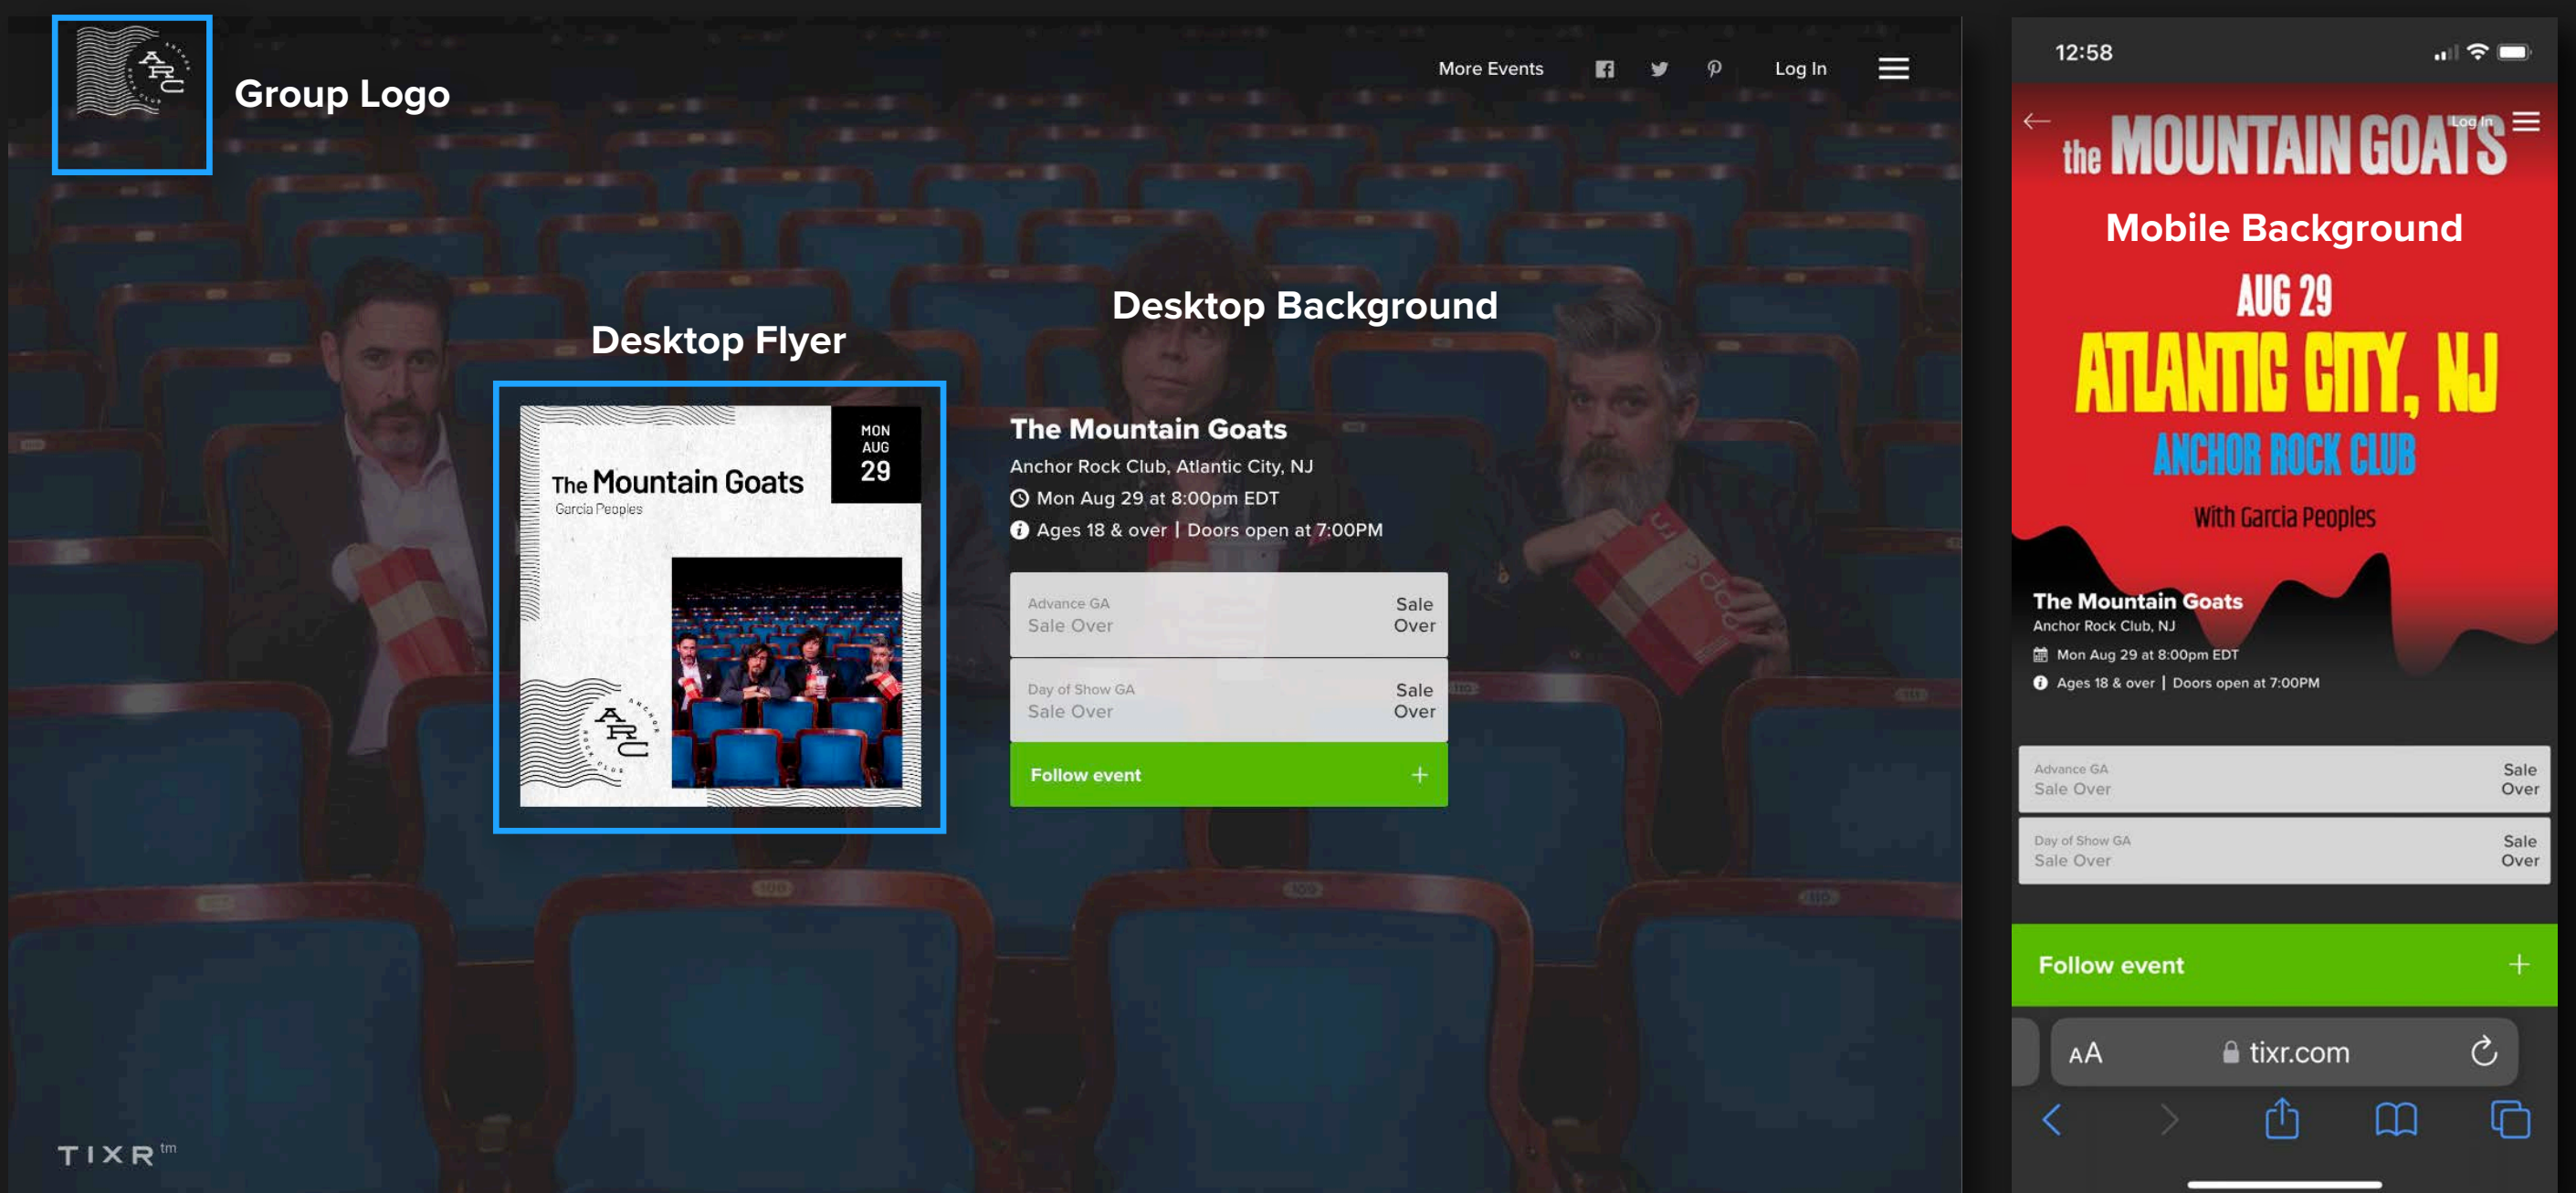

FLYER LAYOUT

Assets

1MB Max file size for all images

Desktop Flyer (550 x 770 pixels)

Shown on event page on desktop/large tablets when in Flyer View. It also appears on the PDF Ticket and Confirmation.

Mobile Flyer (640 x 359 pixels)

Image shown when event link is shared via messaging apps (i.e Facebook, etc.). This image is used on the event card in Studio and shows on the group.

Event logo (Transparent PNG Logo 400 x 200 pixels)

This image does not populate in flyer layout.

Desktop Background (1600 x 1000 pixels)

Background image shown on the event page when viewed on a laptop or desktop.

Mobile Background (640 x 720 pixels)

Background image shown on the event page when viewed on a mobile device. Replaces flyer image on a mobile device.