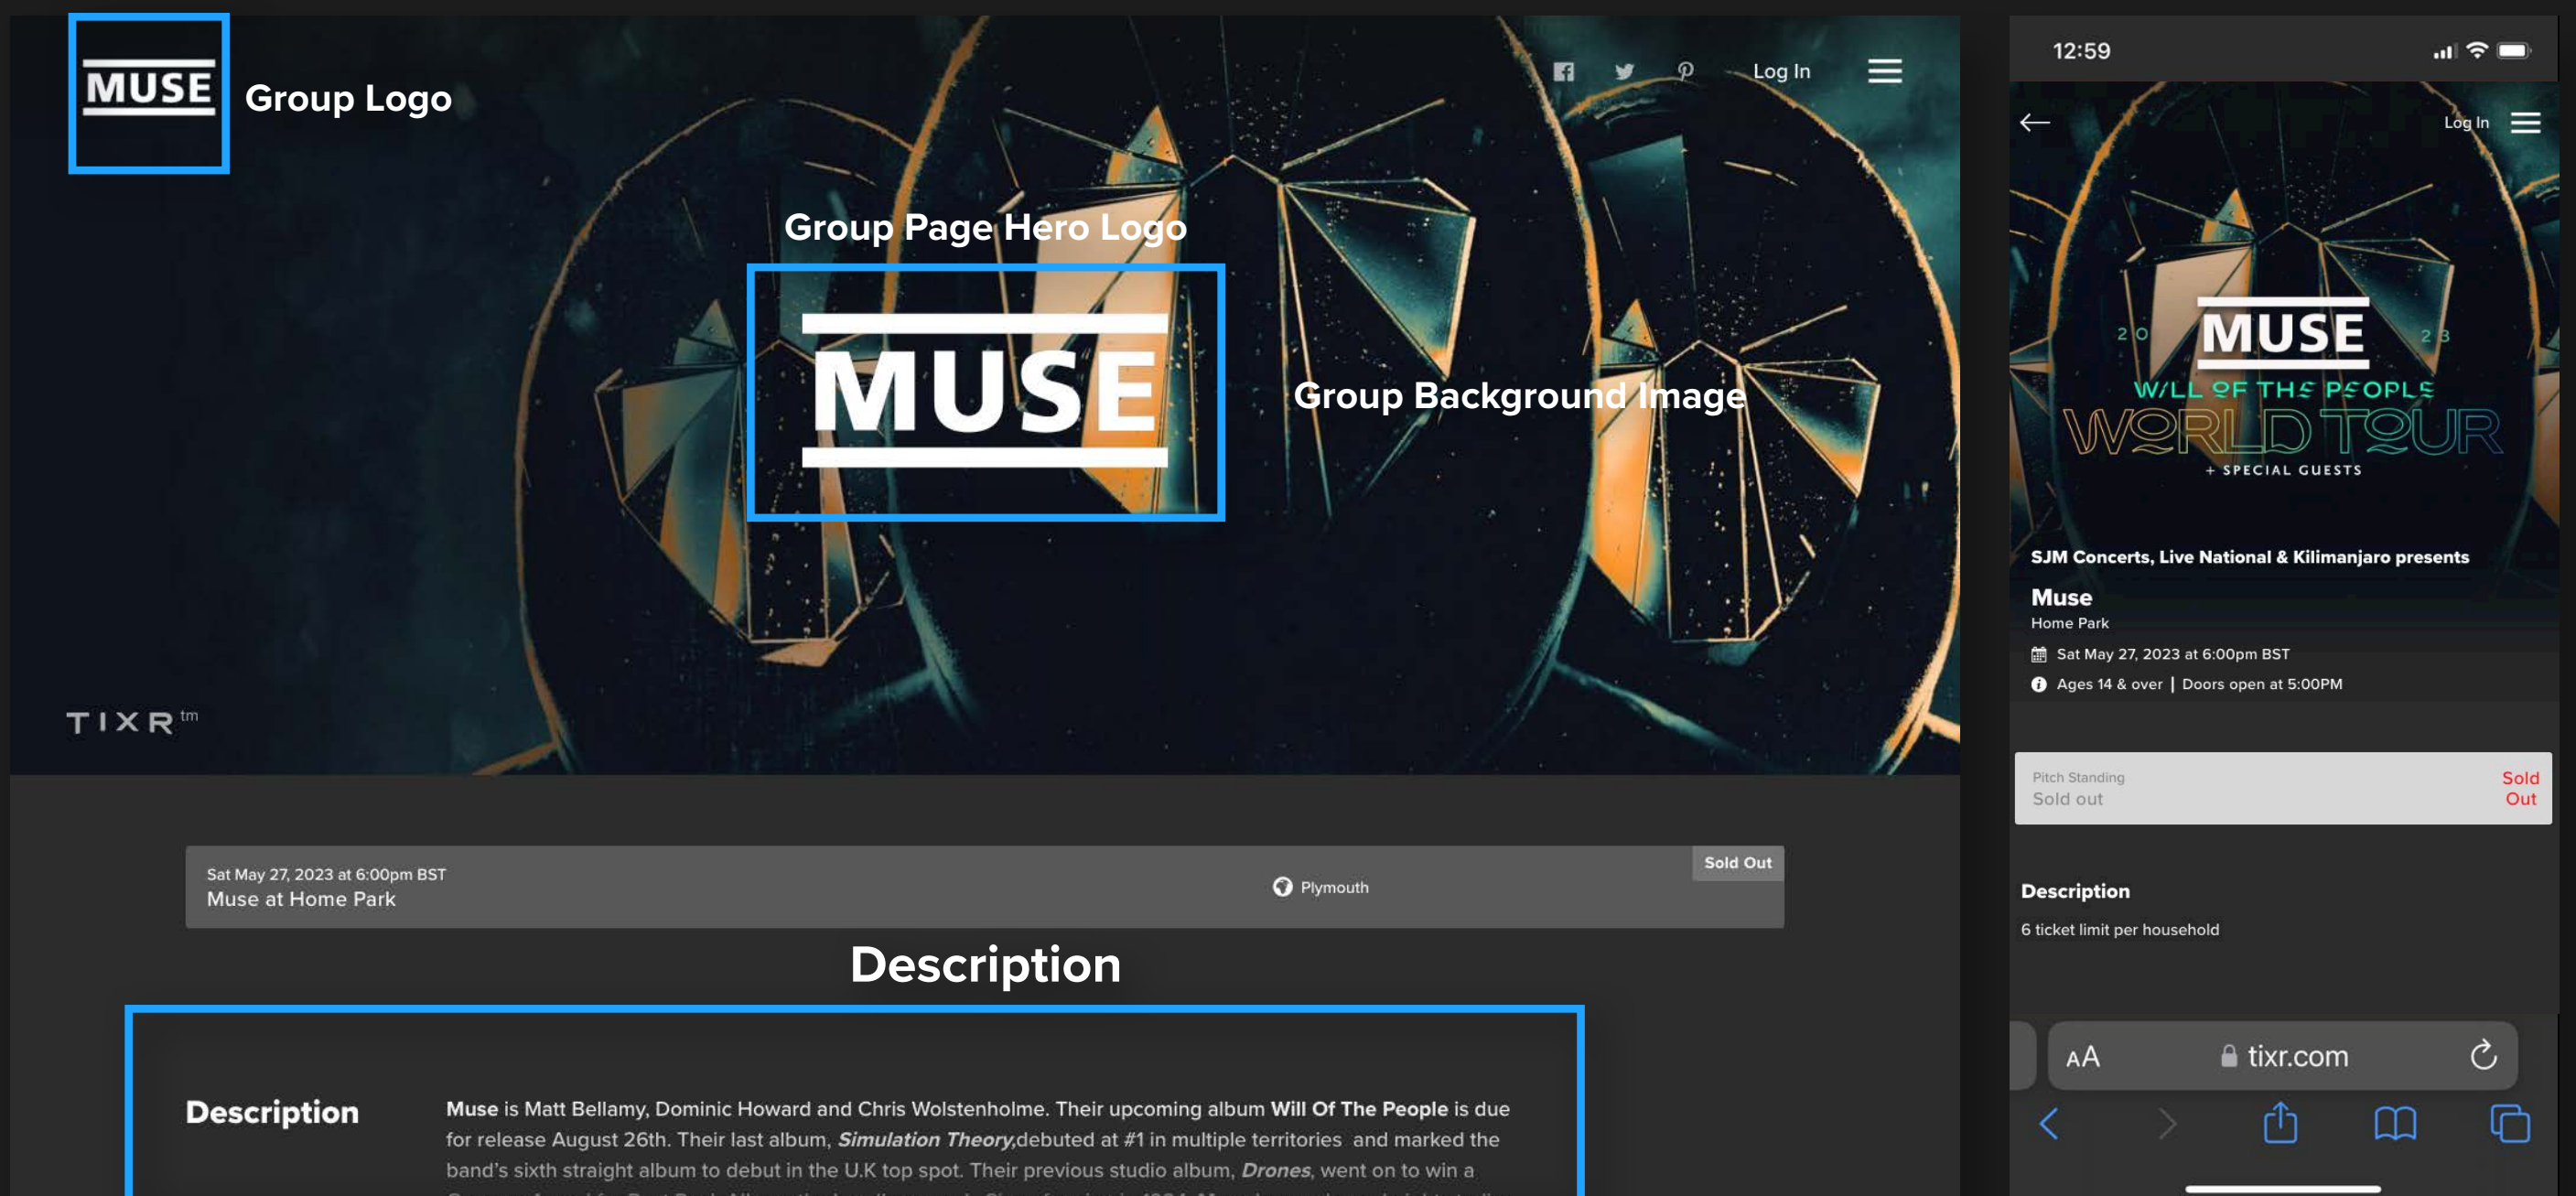

GROUP PAGE

Assets

1MB Max file size for all images

Group Logo (300 x 300)

Appears on upper left of event pages. If you are on an event page and click on the group logo, it will take you back to the group page.

Group Background Image (1440 x 600)

Group background image shown on header of group page.

Group Page Hero Logo (350 x 350)

Appears in the center of the group page.

Description

A short summary about your company or tour, for the “About” section for your Group page. Be sure to include key details, as this is used for SEO.