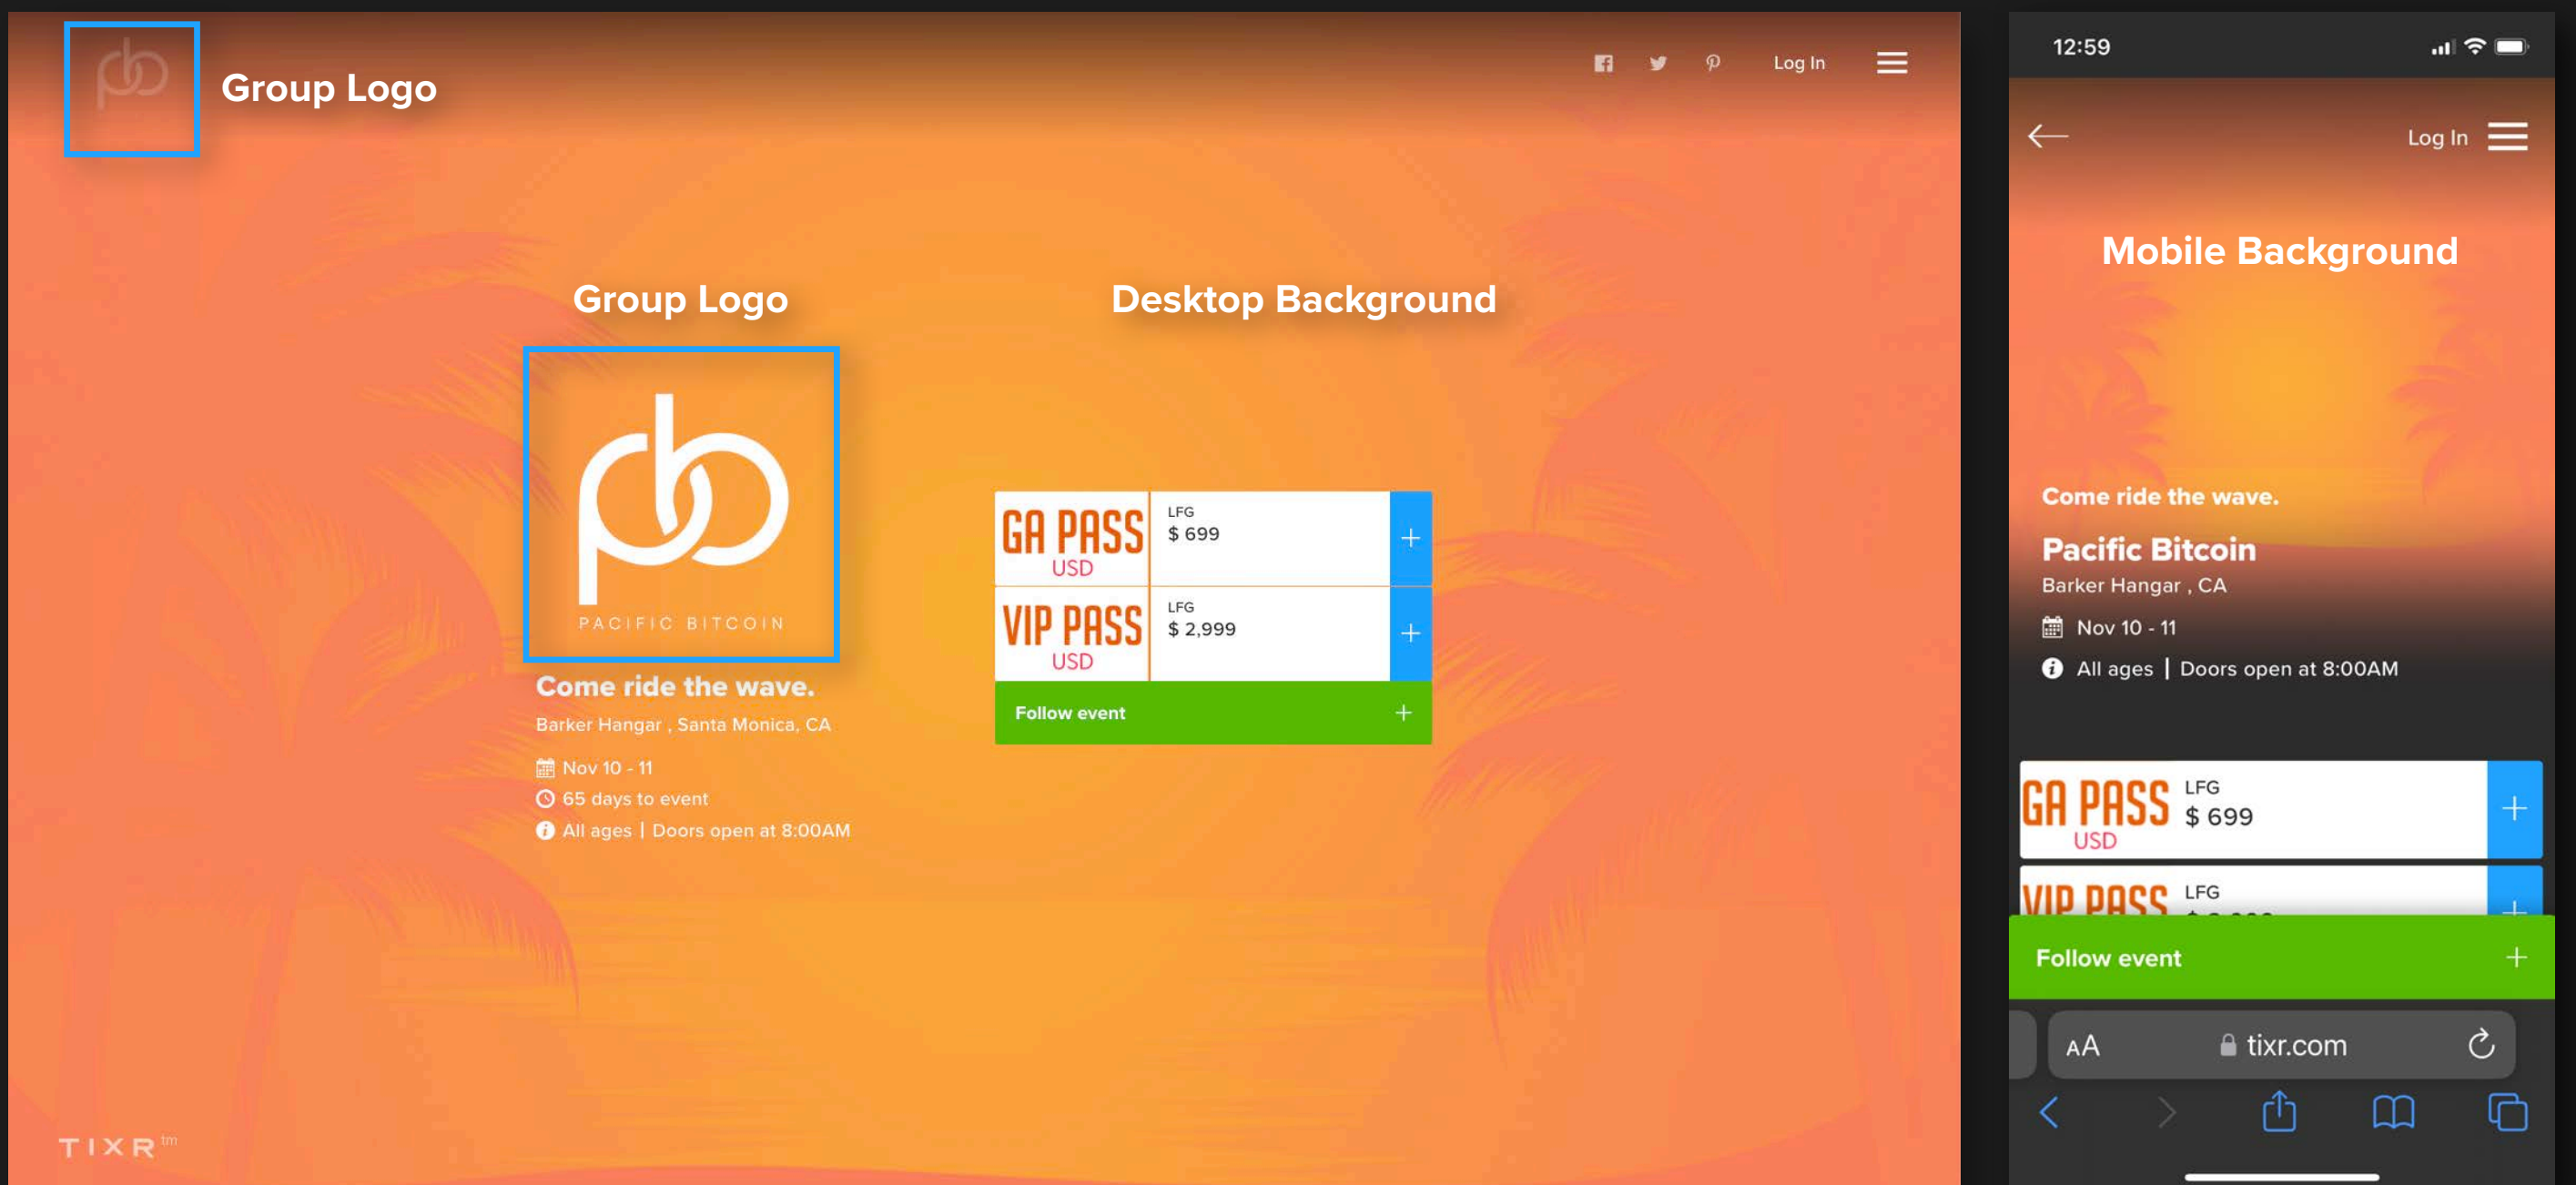

IMMERSIVE LAYOUT

Assets

1MB Max file size for all images

Desktop Flyer (550 x 770 pixels)

Appears on the PDF Ticket and Confirmation.

Mobile Flyer (640 x 359 pixels)

Image shown when event link is shared via messaging apps (i.e Facebook, etc.). This image is used on the event card in Studio and shows on the group page if it is set to flyer view.

Event logo (Transparent PNG Logo 400 x 200 pixels)

Shown towards the center of the event page above the event information.

Desktop Background (1600 x 1000 pixels)

Background image shown on the event page when viewed on a laptop or desktop.

Mobile Background (640 x 720 pixels)

Background image shown on the event page when viewed on a mobile device. Replaces flyer image on a mobile device.