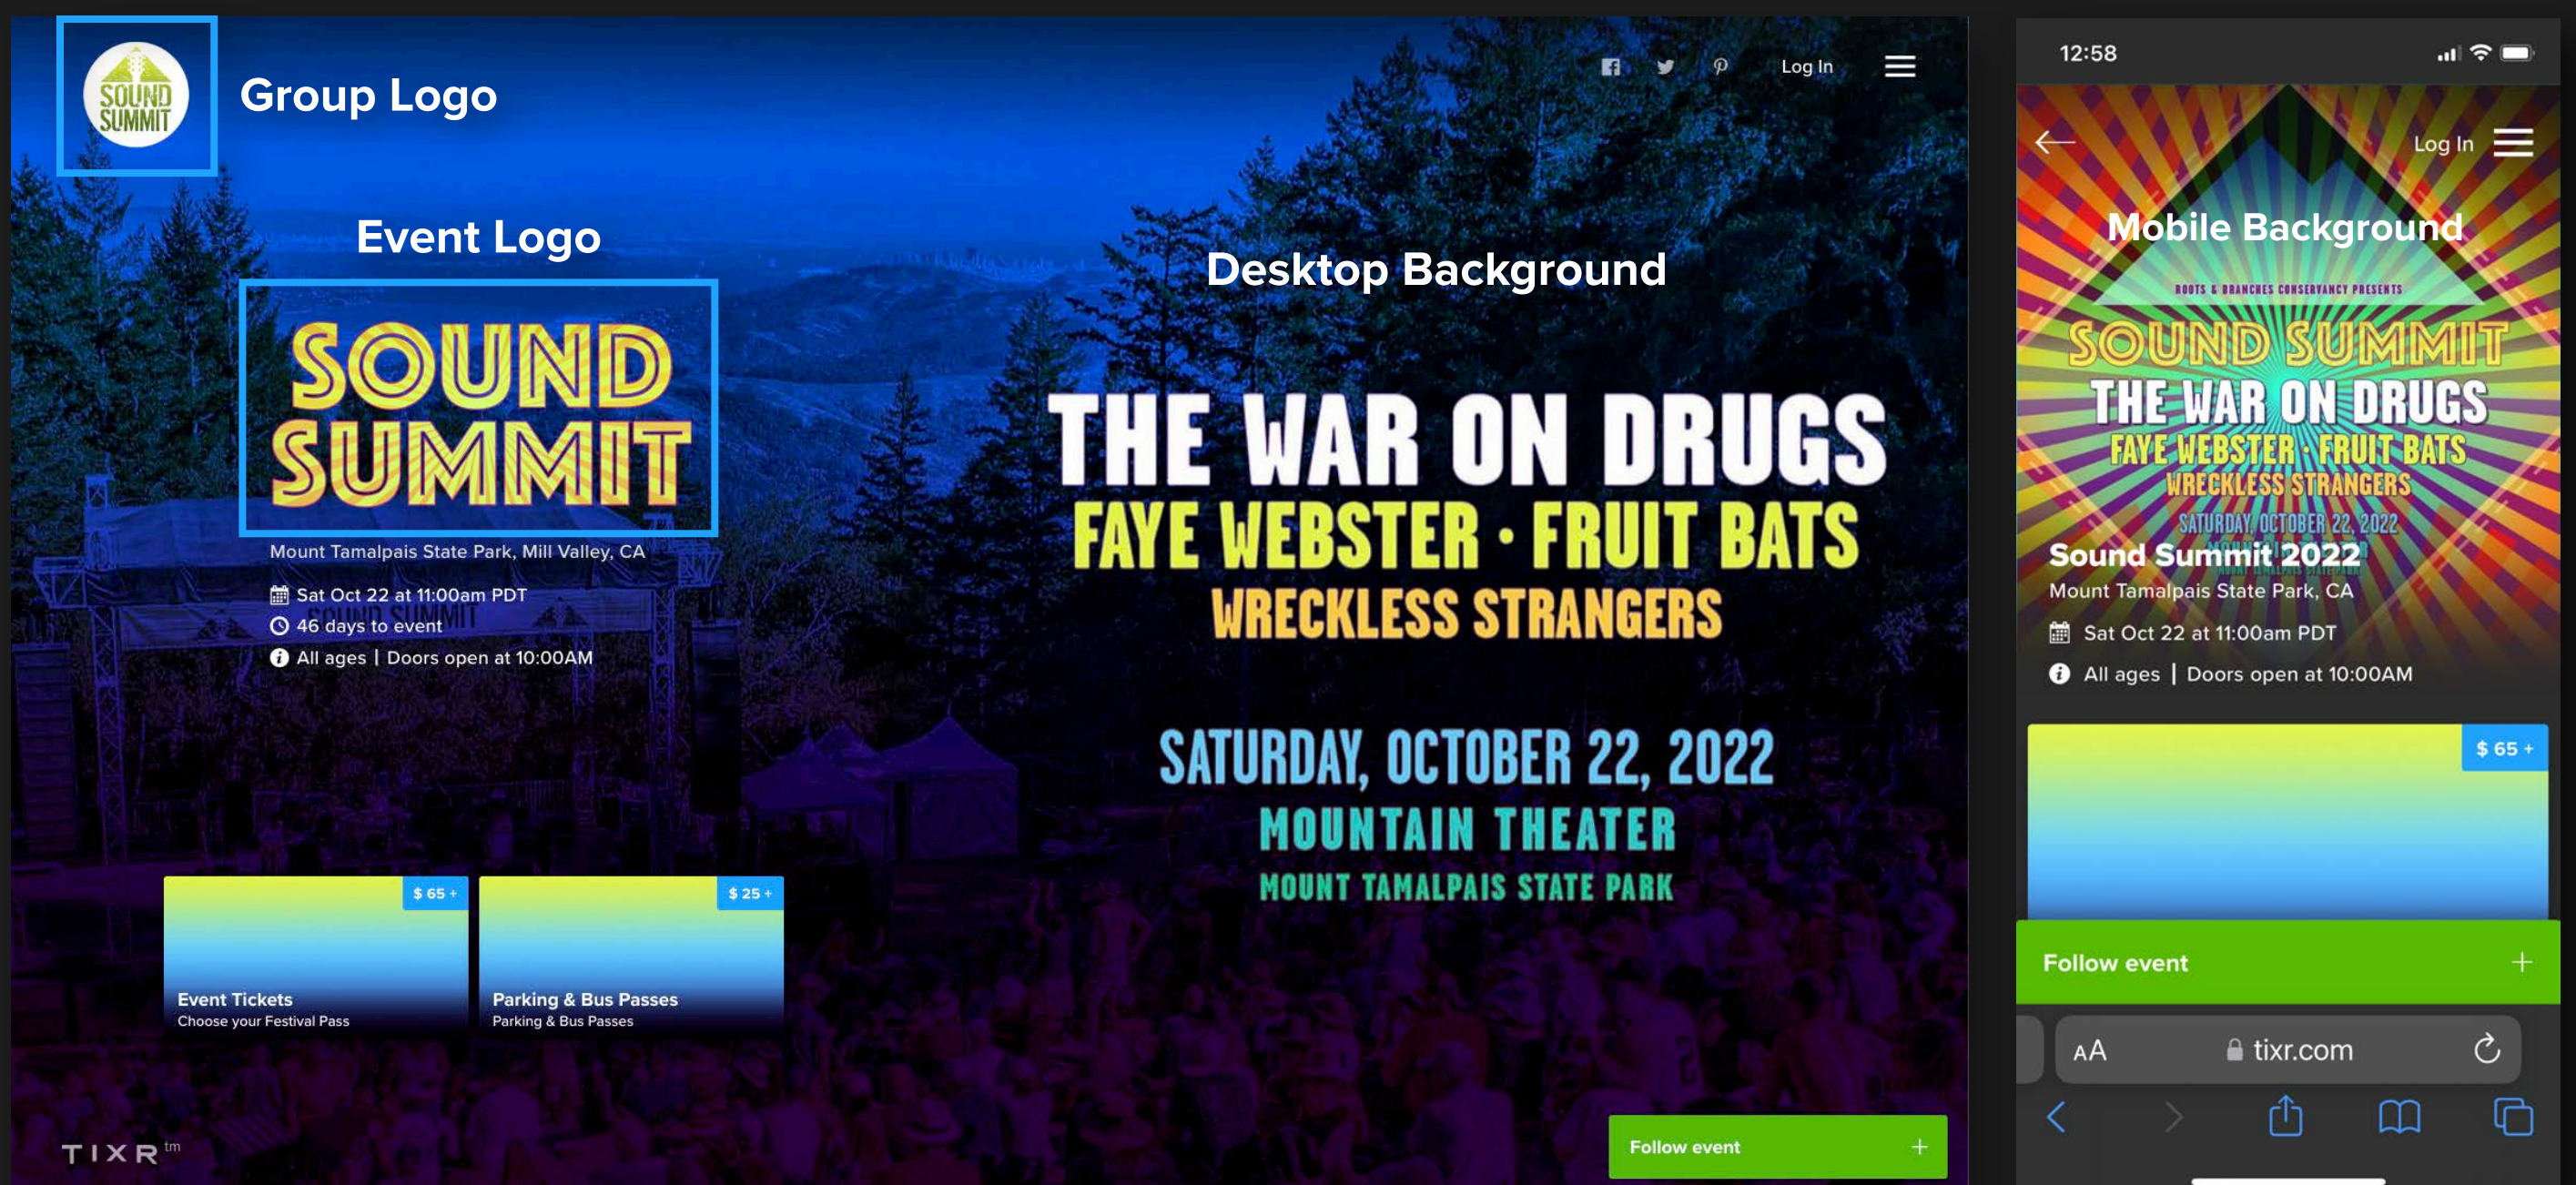

COLLECTION LAYOUT

All reserved events are in Collection Layout

Assets

1MB Max file size for all images

Desktop Flyer (550 x 770 pixels)

Appears on the PDF Ticket and Confirmation.

Mobile Flyer (640 x 359 pixels)

Image shown when event link is shared via messaging apps (i.e Facebook, etc.). This image is used on the event card in Studio and shows on the group.

Event logo (Transparent PNG Logo 400 x 200 pixels)

Appears toward the left of the event page above the event information.

Desktop Background (1600 x 1000 pixels)

Background image shown on the event page when viewed on a laptop or desktop.

Mobile Background (640 x 720 pixels)

Background image shown on the event page when viewed on a mobile device. Replaces flyer image on a mobile device.